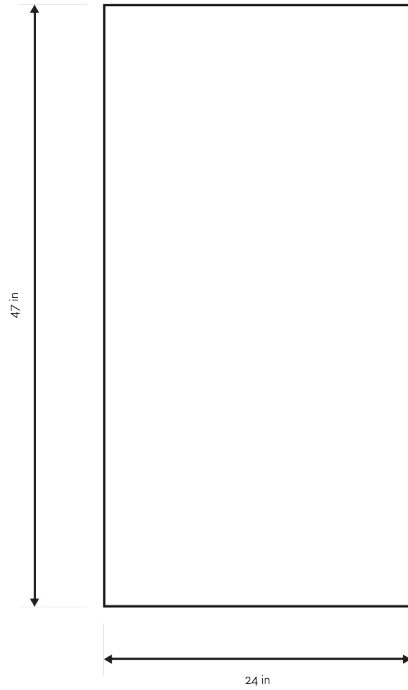

EXHIBIT

DECO 24" x 47"

THE STUDIO COLLECTION

MATERIAL	Porcelain
FINISH	Satin
THICKNESS	10mm
SIZE	24" x 47"
COVERAGE SQFT/PIECE	SqFt
MOUNTING	Loose
DCOF	0.42
RECTIFIED	

AVAILABLE COLORS

Empire
1TSCEXHEMP2447