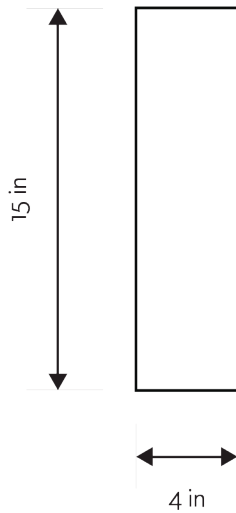

# LUXOR

FIELD 4" x 15"

# THE STUDIO COLLECTION

MATERIAL	Porcelain
FINISH	Glossy
THICKNESS	9.53mm
SIZE	4" x 15"
COVERAGE SQFT/PIECE	SqFt
MOUNTING	Loose