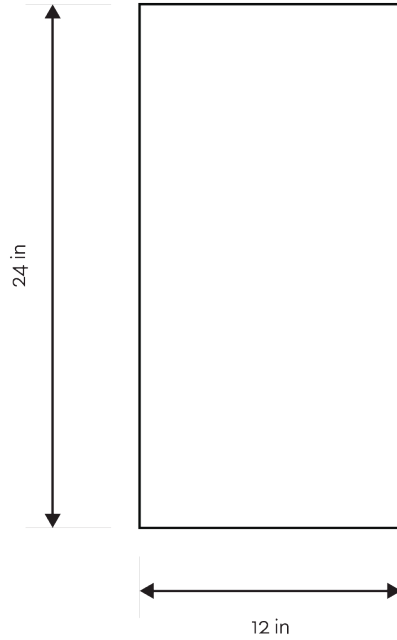

LUXURIA

FIELD 3" x 12"

THE STUDIO COLLECTION

| | |
|---------------------|-----------|
| MATERIAL | Porcelain |
| FINISH | Satin |
| THICKNESS | 10mm |
| SIZE | 3" x 12" |
| COVERAGE SQFT/PIECE | SqFt |
| MOUNTING | Loose |
| DCOF | 0.42 |
| RECTIFIED | |

LUXURIA

FIELD 12" x 24"

THE STUDIO COLLECTION

| | |
|---------------------|-----------|
| MATERIAL | Porcelain |
| FINISH | Satin |
| THICKNESS | 10mm |
| SIZE | 12" x 24" |
| COVERAGE SQFT/PIECE | SqFt |
| MOUNTING | Loose |
| DCOF | 0.42 |
| RECTIFIED | |

LUXURIA

FIELD 24" x 24"

THE STUDIO COLLECTION

| | |
|---------------------|-----------|
| MATERIAL | Porcelain |
| FINISH | Satin |
| THICKNESS | 10mm |
| SIZE | 24" x 24" |
| COVERAGE SQFT/PIECE | SqFt |
| MOUNTING | Loose |
| DCOF | 0.42 |
| RECTIFIED | |