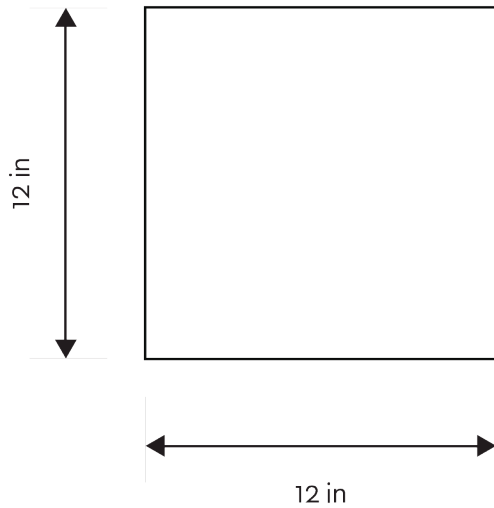

LUXURIA

MOSAIC 12" x 12"

THE STUDIO COLLECTION

MATERIAL	Porcelain
FINISH	Satin
THICKNESS	10mm
SIZE	12" x 12"
COVERAGE SQFT/PIECE	SqFt
MOUNTING	Loose Mesh
DCOF	0.42
RECTIFIED