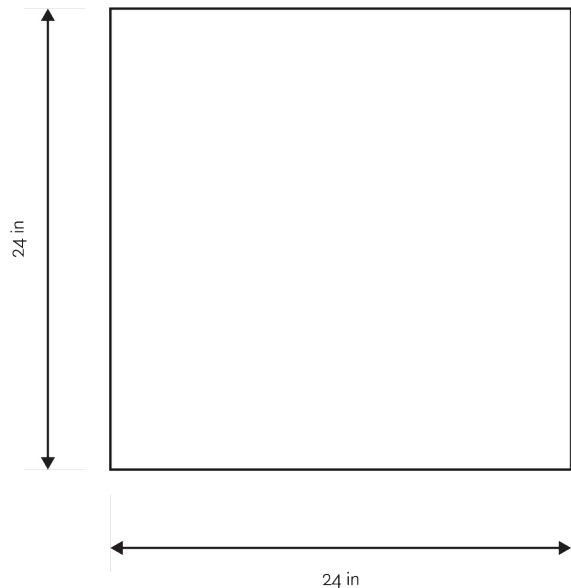

LUXURIA

FIELD 24" x 24"

THE STUDIO COLLECTION

MATERIAL	Porcelain
FINISH	Satin
THICKNESS	10mm
SIZE	24" x 24"
COVERAGE SQFT/PIECE	SqFt
MOUNTING	Loose
DCOF	0.42
RECTIFIED