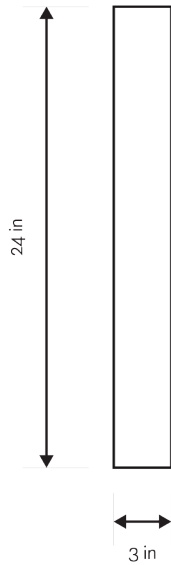

LUXURIA

BULLNOSE 3" x 24"

THE STUDIO COLLECTION

MATERIAL	Porcelain
FINISH	Matte
THICKNESS	10mm
SIZE	3" x 24"
COVERAGE SQFT/PIECE	SqFt
MOUNTING	Loose
DCOF	0.42
RECTIFIED