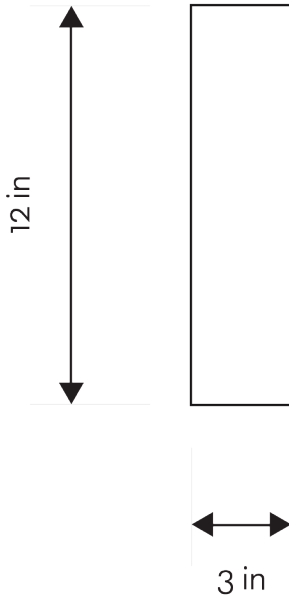

LUXURIA

FIELD 3" x 12"

THE STUDIO COLLECTION

| | |
|---------------------|-----------|
| MATERIAL | Porcelain |
| FINISH | Satin |
| THICKNESS | 10mm |
| SIZE | 3" x 12" |
| COVERAGE SQFT/PIECE | SqFt |
| MOUNTING | Loose |
| DCOF | 0.42 |
| RECTIFIED | |

LUXURIA

FIELD 12" x 24"

THE STUDIO COLLECTION

| | |
|---------------------|-----------|
| MATERIAL | Porcelain |
| FINISH | Satin |
| THICKNESS | 10mm |
| SIZE | 12" x 24" |
| COVERAGE SQFT/PIECE | SqFt |
| MOUNTING | Loose |
| DCOF | 0.42 |
| RECTIFIED | |

LUXURIA

FIELD 24" x 24"

THE STUDIO COLLECTION

| | |
|---------------------|-----------|
| MATERIAL | Porcelain |
| FINISH | Satin |
| THICKNESS | 10mm |
| SIZE | 24" x 24" |
| COVERAGE SQFT/PIECE | SqFt |
| MOUNTING | Loose |
| DCOF | 0.42 |
| RECTIFIED | |