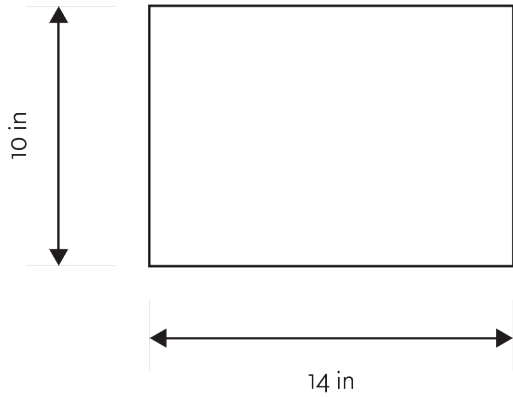

LUXURIA

DECO 10" x 14"

THE STUDIO COLLECTION

| | |
|---------------------|------------|
| MATERIAL | Porcelain |
| FINISH | Polished |
| THICKNESS | 10mm |
| SIZE | 10" x 14" |
| COVERAGE SQFT/PIECE | SqFt |
| MOUNTING | Loose Mesh |
| DCOF | 0.42 |
| RECTIFIED | |