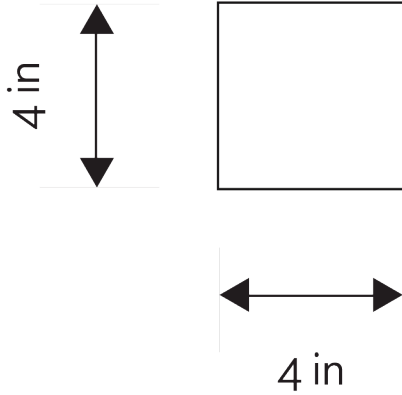

NOUVEAU

FIELD 4" x 4"

THE STUDIO COLLECTION

MATERIAL	Porcelain
FINISH	Matte
THICKNESS	10mm
SIZE	4" x 4"
COVERAGE SQFT/PIECE	SqFt
MOUNTING	Loose
DCOF	0.42

AVAILABLE COLORS

Black 1TSCNOUBLA4X4
Brown 1TSCNOUBRO4X4
Cotto 1TSCNOUCOT4X4
Gray 1TSCNOUGRA4X4