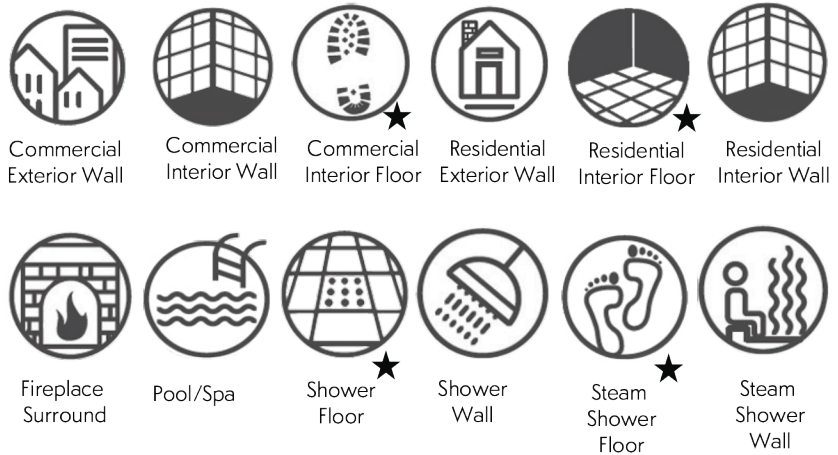

RECOMMENDED USAGES

AVAILABLE COLORS

Avorio 1TSCPPIAVOI1624
Grigio 1TSCPPIGRI1624
Sabbia 1TSCPPISABI1624
Tufo 1TSCPPITUF1624

MATERIAL DATA

ADDITIONAL NOTES

For installation on shower floors, please refer to TCNA guidelines and consult with your installer for proper waterproofing and sealing requirements. For further questions/information about additional usages, please consult with your installer.