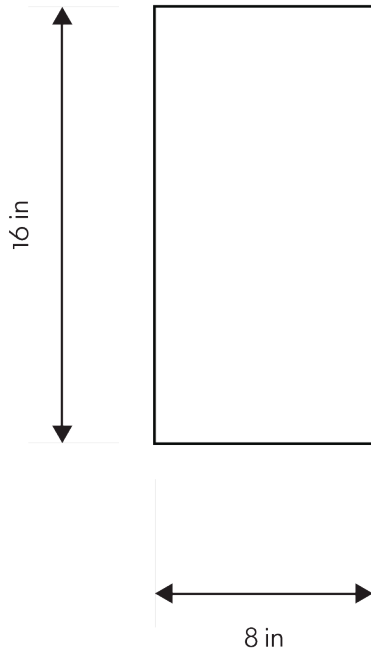

PAVIA PIAZZA

FIELD 8" x 16"

THE STUDIO COLLECTION

MATERIAL	Porcelain
FINISH	Matte
THICKNESS	10mm
SIZE	8" x 16"
COVERAGE SQFT/PIECE	SqFt
MOUNTING	Loose
DCOF	0.78
NON-RECTIFIED