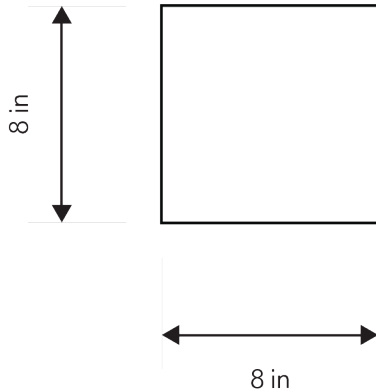

PAVIA PIAZZA

FIELD 8" x 8"

THE STUDIO COLLECTION

| | |
|---------------------|-----------|
| MATERIAL | Porcelain |
| FINISH | Matte |
| THICKNESS | 10mm |
| SIZE | 8" x 8" |
| COVERAGE SQFT/PIECE | SqFt |
| MOUNTING | Loose |
| DCOF | 0.78 |
| NON-RECTIFIED | |