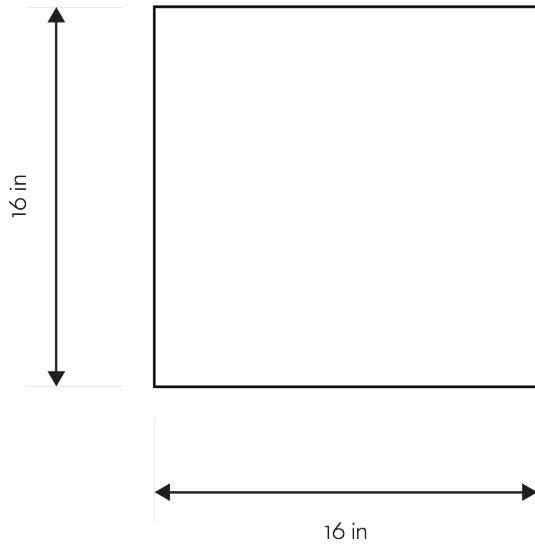

PAVIA PIAZZA

FIELD 16" x 16"

THE STUDIO COLLECTION

| | |
|---------------------|-----------|
| MATERIAL | Porcelain |
| FINISH | Matte |
| THICKNESS | 10mm |
| SIZE | 16" x 16" |
| COVERAGE SQFT/PIECE | SqFt |
| MOUNTING | Loose |
| DCOF | 0.78 |
| NON-RECTIFIED | |