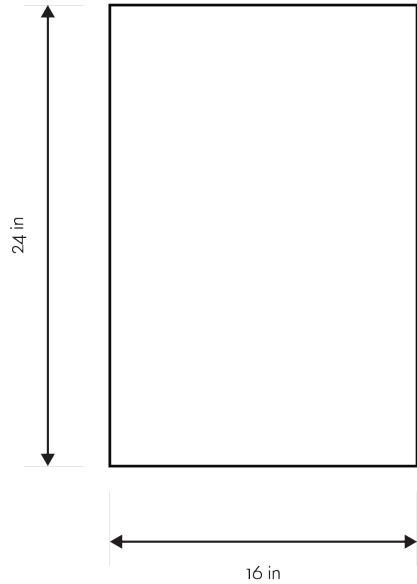

PAVIA PIAZZA

FIELD 16" x 24"

THE STUDIO COLLECTION

MATERIAL	Porcelain
FINISH	Matte
THICKNESS	10mm
SIZE	16" x 24"
COVERAGE SQFT/PIECE	SqFt
MOUNTING	Loose
DCOF	0.78
NON-RECTIFIED